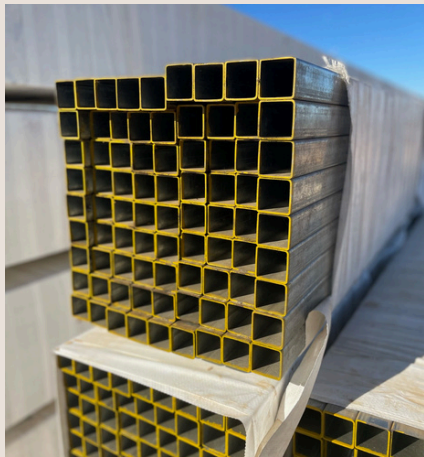

CHECK OUT OUR LATEST SPECIALS

40 X 40 X 2MM
GAL RHS 8 mtrs
WEATHERED

\$36.00

50 X 50 X 2MM
BLK RHS 8MTRS
WEATHERED

\$31.00

120 X 40 X
2.0MM TUFF RAIL
9.0MTRS
WEATHERED

\$95.00

40NB 2.9MM BLK
PIPE 6.5MTRS

\$45.05

89 x 89 x 5MM
GAL RHS 8MTRS

\$230.00

5"6 HEAVY GAL
PICKETS
3.42KG EACH

\$6.20

115 X 42 X
3.0MM OVAL RAIL
6.1MTRS

\$88.00

WEANER RACE &
MAGAZINE

\$POA

HAY FEEDERS
WITH TRAY 9FT

\$1450.00

HAY FEEDERS
WITH TRAY 18FT

\$2450.00

TRUSSES 8MTRS

\$450.00

7FT HEAVY DUTY
GATE IN FRAMES