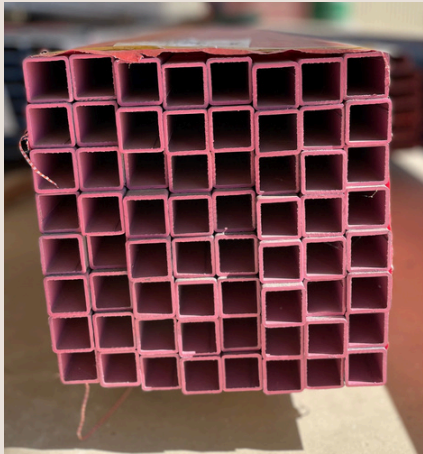

\$485.00

HEAVY DUTY
SLIDEGATES

\$785.00

ALL PRICES ARE EACH/PER
LENGTH + GST

NEW STOCK !!!

40 X 40 X 2.5MM
GAL RHS 8 mtrs

\$74.10

120 X 40 X
2.3MMTUFF RAIL
9MTRS

\$113.90

115 X 42 X
2.0MM
OVAL RAIL

\$54.00

PRICE DROP

75 X 75 X 3.5MM
GAL RHS 8MTRS

\$136.00

ASK US TODAY ABOUT OUR CATTLE YARD DESIGNS

COMPLETELY CUSTOMISED TO SUIT
YOUR NEEDS